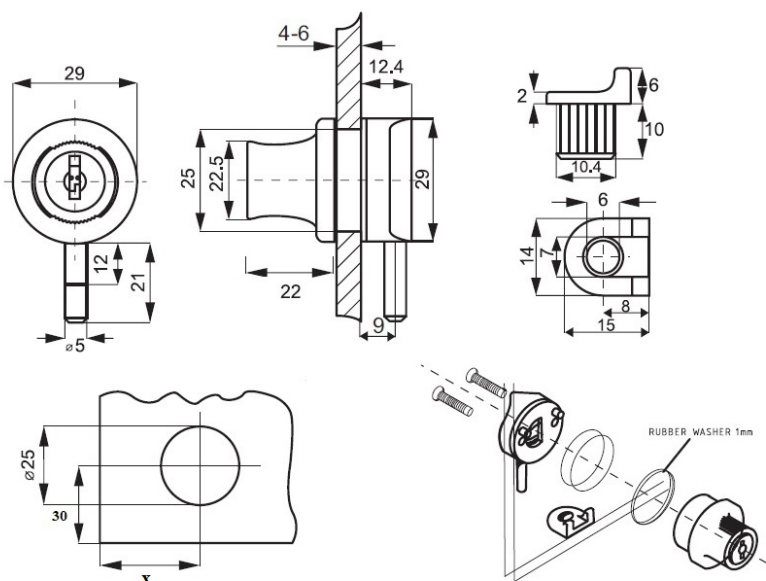

PRODUCT SHEET

Description:

Glass Door Lock X-689, CK SISO, Alu Finish, 4-6mm Glass,

Item number:

14.09.132-1

Units	Box	Carton	HS Code	Barcode
Pcs.	15	150	8301300000	
				5704866046237

SISO A/S

Mileparken 11
DK-2740 Skovlunde
Denmark
VAT: DK 24786013